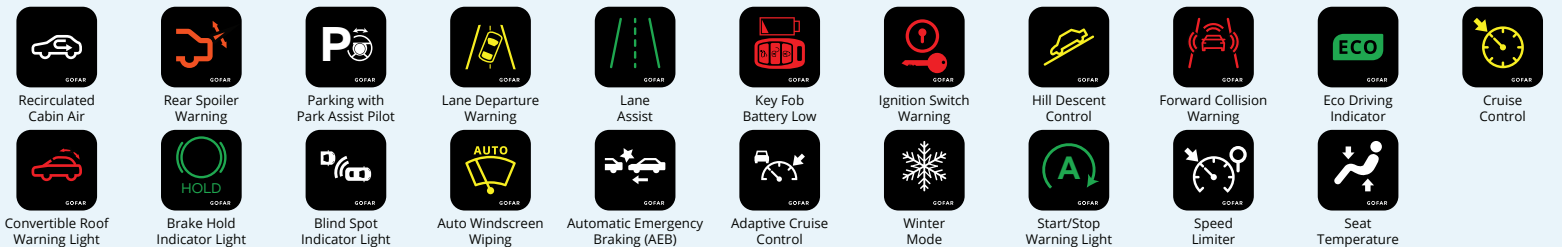

CAR WARNING LIGHT SYMBOLS

Warning Symbols

Safety Symbols

Lighting Symbols

Common Symbols

Advanced Feature Symbols

Diesel-powered Vehicle Symbols