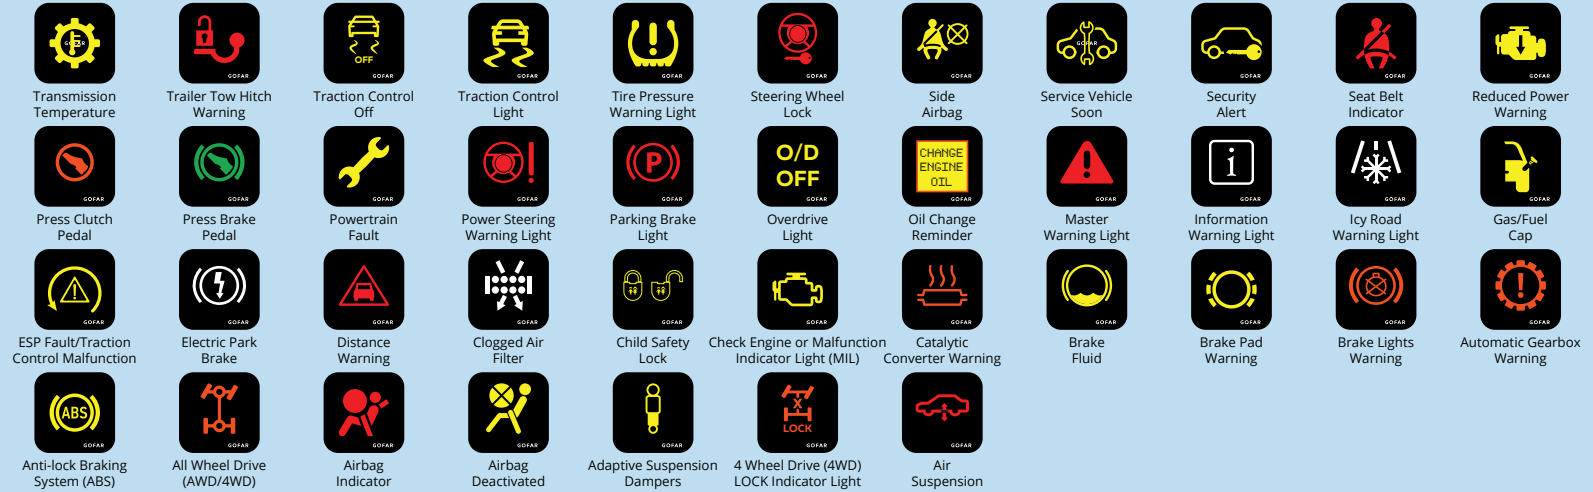

CAR WARNING LIGHT SYMBOLS

Warning Symbols

Safety Symbols

Lighting Symbols

Common Symbols

Advanced Feature Symbols

Diesel-powered Vehicle Symbols