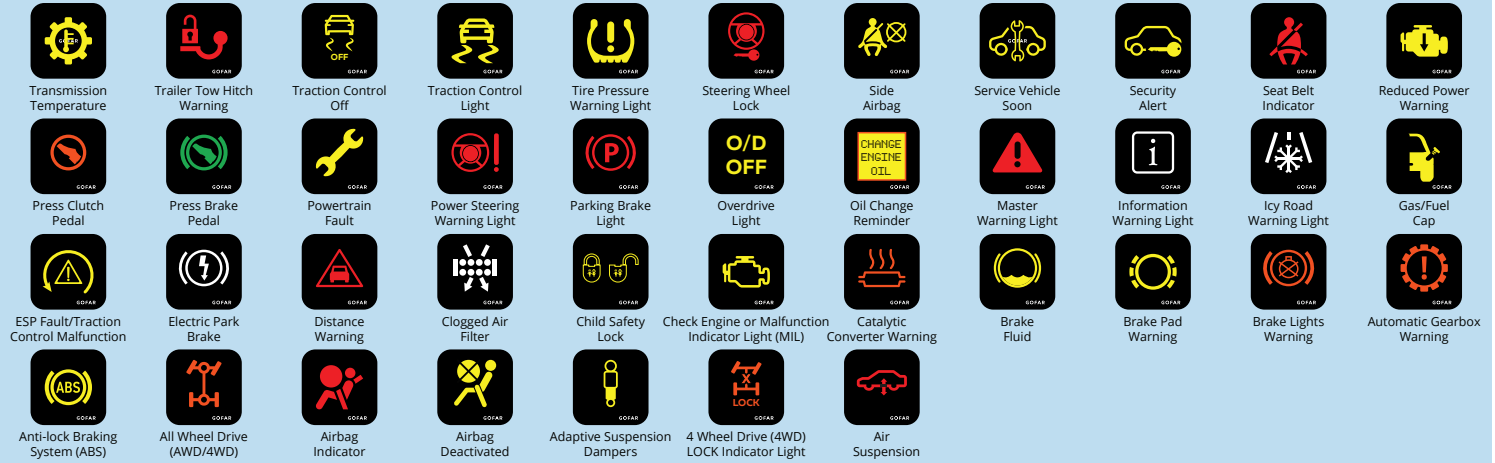

# CAR WARNING LIGHT SYMBOLS

## Warning Symbols

Oil Pressure Warning Light  
Battery Charge Warning Light  
Engine Temperature Warning Light  
Brake Warning Light

## Safety Symbols

## Diesel-powered Vehicle Symbols